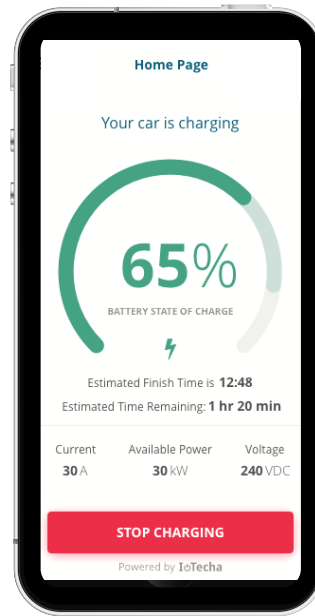

**CHARGE
WITH CONFIDENCE**

RT15 EV CHARGER KIT

The RT15 EV Charger Kit charges up to 30KW, with full CCS compatibility and connectivity, providing a platform for users to kick-start their own DC charger development.

Coupled with the cloud based IoTecha Intelligent Power Platform (I2P2), the charger can be networked, remotely controlled, monitored and upgraded for future features. An iOS and Android compatible app is available for users to connect to the charger.

THE RECTIFIER

The RT15 is a 450VDC switch mode rectifier with 96% efficiency and is capable of up to 30KW per module. It's high efficiency, high power density and high reliability makes it ideal for applications like fast EV charging.