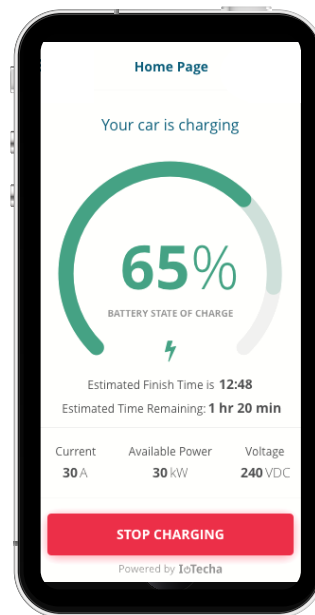

**CHARGE
WITH CONFIDENCE**

RT15 EV CHARGER KIT

The RT15 EV Charger Kit charges up to 25kW, with full CCS compatibility and connectivity, providing a platform for users to kick-start their own DC charger development.

Coupled with the cloud based IoTecha Intelligent Power Platform (I2P2), the charger can be networked, remotely controlled, monitored and upgraded for future features. An iOS and Android compatible app is available for users to connect to the charger.

THE RECTIFIER

The RT15 is a 450VDC switch mode rectifier with 96% efficiency and is capable of up to 25kW per module. It's high efficiency, high power density and high reliability makes it ideal for applications like fast EV charging.